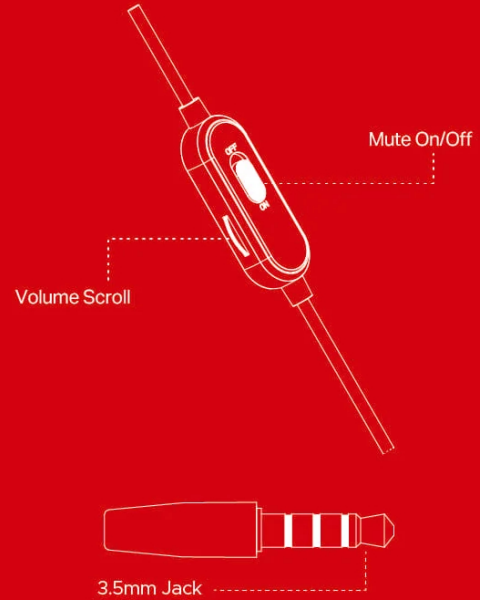

PRODUCT OVERVIEW

QUICK START

1. Plug your headset's 3.5mm jack into the computer's input port.
2. Adjust the volume before listening
3. Adjust the microphone direction

VOLUME SETTINGS

For Maximum Volume: Check volume levels on the headset and the connected device.

USB PLUG & PLAY SETTINGS

The headset might not be set as the default device when you connect it. Make your headset the default audio output device when you connect it under the playback devices.

- Right-click on the Sound icon in the system tray and click on Playback Devices.
- If the headset is not listed, then right-click on the empty space and make sure there is a checkmark on Show Disabled Devices.
- Once it is checked, you should see the headset listed.
- Ensure that the correct device is selected and set as default for playback (Highlight the device and hit "set as default" Right on the device and hit Enable).

Note: If you are using any third-party app, please make sure you have selected BH901 Pro for Audio and Microphone.

SPECIFICATIONS:

Headphone Type	Wired Headphones
Sensitivity	98dB±3dB
Frequency Response	20Hz-20kHz
Impedance	32Ω± 15% @ 1kHz
Driver Size	40mm
MIC. Sensitivity	42dB±3dB
Rated Power	5W
Cable Length	1.5m
Connectivity	AUX

SAFETY CAUTION:

- Avoid prolonged headphones use at high volume levels. Avoid dust, moisture, and stains.
- Please handle with care. Don't expose the product to high temperatures and sharp objects to prevent damage.

WEEE INFORMATION

This device and any electrical accessories are compliant with local applicable rules on the restriction of the use of certain hazardous substances in electrical and electronic equipment

Disclaimer:

Features may vary by product model. For detailed specifications, please refer to the product user guide. Due to ongoing improvements, specifications are subject to change without prior notice. We continuously enhance our products to ensure the highest quality.