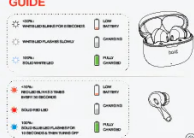

LED STATUS GUIDE

SPECIFICATIONS

CHARGING GUIDELINES