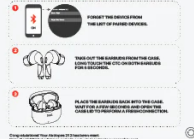

RESET AIRDOPES